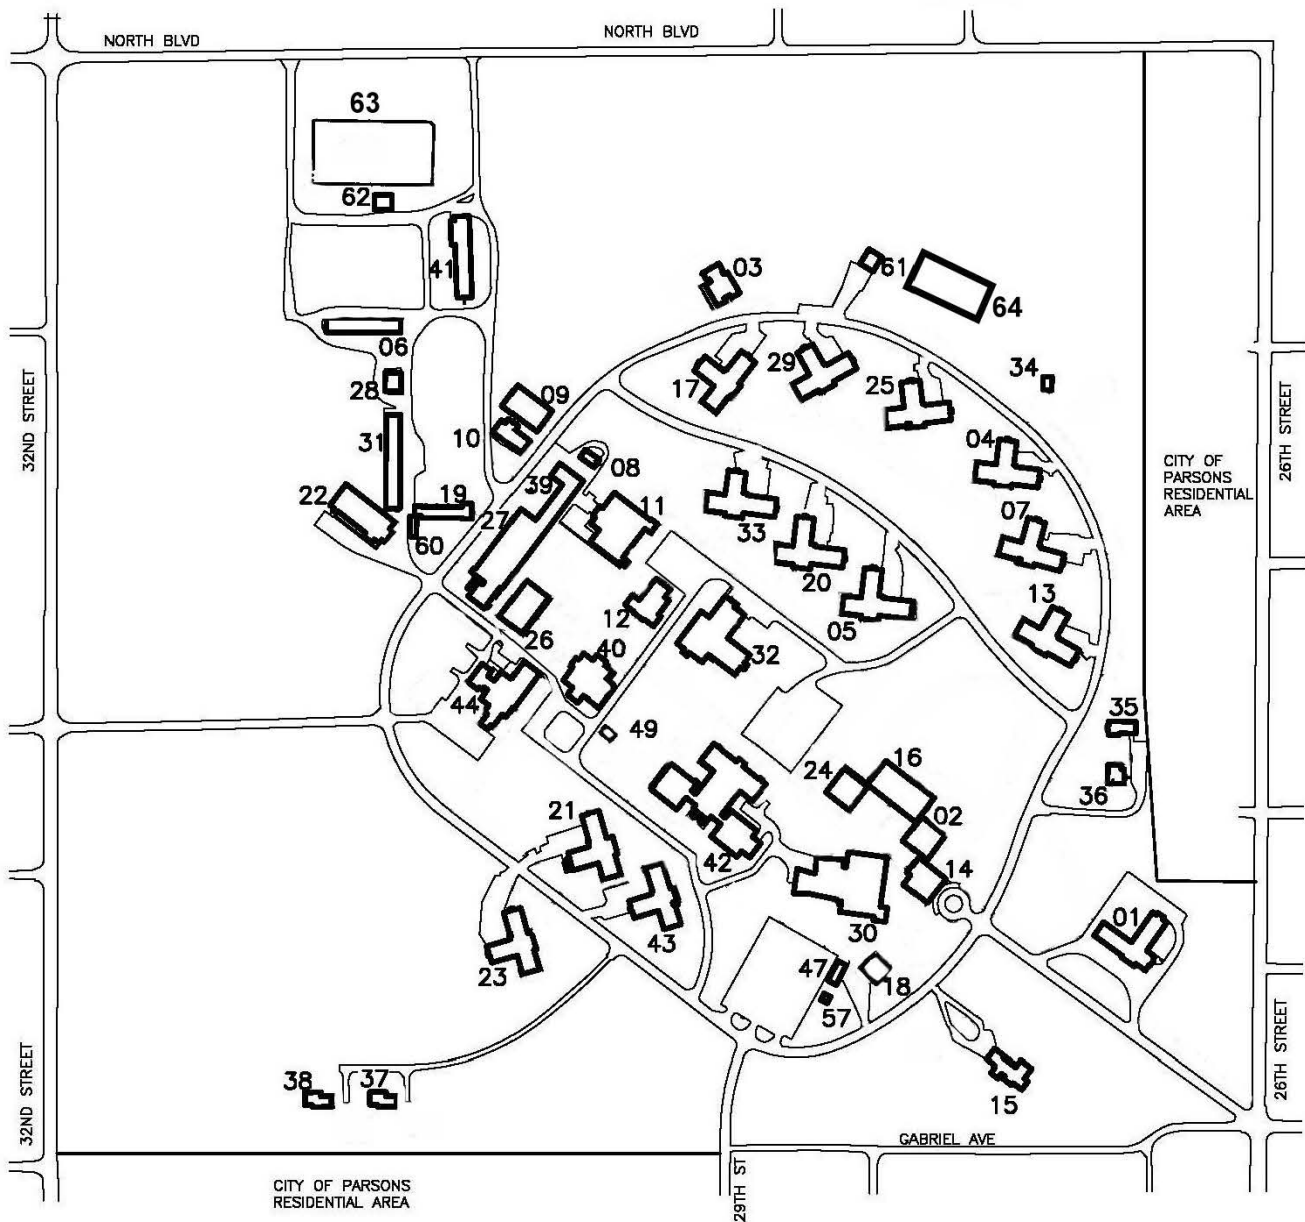

Parsons State Hospital & Training Center – 2601 Gabriel – Parsons, KS 67357

01	ADMINISTRATION BLDG	14	COORDINATION CENTER	27	MAINTENANCE SHOPS	40	VOCATIONAL TRAINING
02	O.T. BUILDING	15	SUPERINTENDANT RES.	28	PAINT SHOP	41	STORAGE BUILDING
03	CHILD CARE CENTER	16	EDUCATION BLDG	29	PINE COTTAGE	42	UCCD/HOSPITAL
04	ASH COTTAGE	17	ELM COTTAGE	30	RECREATION BLDG	43	WILLOW COTTAGE
05	ASPEN COTTAGE	18	THE WORKS	31	LONG GARAGES	44	WALNUT (KSU BLDG)
06	BARN - GROUNDS	19	GREENHOUSE	32	RESEARCH	47	THE WORKS STORAGE BLDG
07	BIRCH COTTAGE	20	HICKORY COTTAGE	33	SPRUCE COTTAGE	49	STORAGE BUILDING
08	MAINTENANCE SHOP	21	HOLLY COTTAGE	34	SHELTER HOUSE	57	SHED-ANIMAL/PETTING ZOO
09	BUTLER BUILDING	22	LAUNDRY	35	STAFF HOUSE EAST NORTH	60	GREENHOUSE STORAGE
10	CARPENTER SHOP	23	MAPLE COTTAGE	36	STAFF HOUSE EAST SOUTH	61	HORSE BARN
11	CAFETERIA	24	PROJECT ALTERNATIVE	37	STAFF HOUSE SOUTH EAST	62	ARENA SHELTER HOUSE
12	CHESTNUT BUILDING	25	OAK COTTAGE	38	STAFF HOUSE SOUTH WEST	63	OUTDOOR ARENA
13	CEDAR COTTAGE	26	ENERGY CENTER	39	STOREROOM	64	INDOOR ARENA